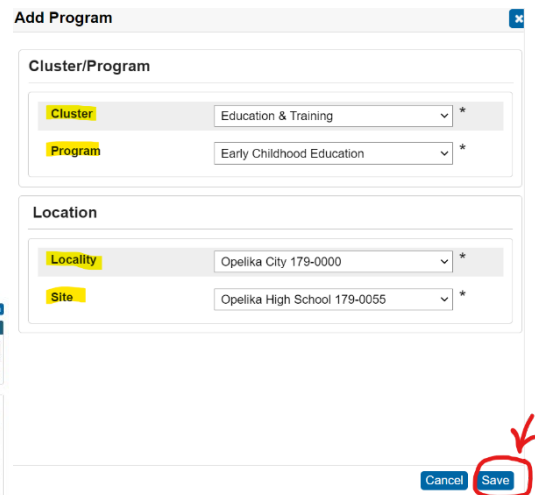

Scheduling

| | |
|--|--|
| Academic and Career Plan Programs | Define Academic and Career Plan Programs for the school |
| Constraints | Define scheduling constraints for students. |
| Course Groups | Define course groups for use with Graduation Sets. |
| Courses | Manage information about individual courses active in this school. |

4. Click 'Add Program' in the top right of the page.

Academic and Career Plan Programs

5. On the Add Program flyout screen, add the appropriate cluster, program, locality, and site then click 'Save'.
6. Repeat the Add Program steps until you have all programs declared for this school site. Navigate to the next school you need to declare for and repeat all steps above.